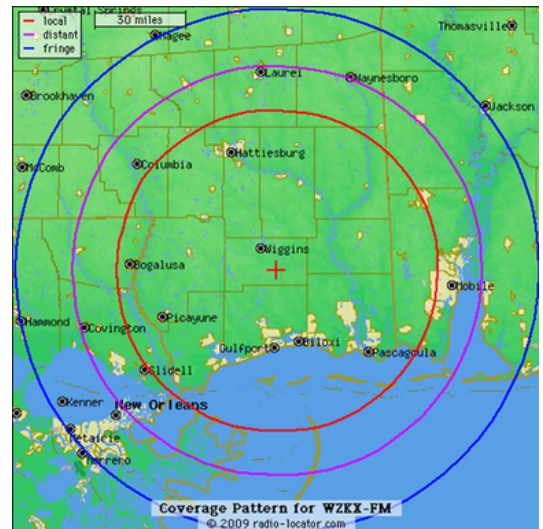

= (TOTAL POPULATION / PERSONS PER HOUSEHOLD)
* (MEDIAN HOUSEHOLD INCOME * (% ESTIMATED DISPOSABLE INCOME)) / 12 MONTHS

107.9 WZKX-FM HD1
FORMAT: COUNTRY
AUDIENCE: ADULTS 25-54

On Air

Online

On Site