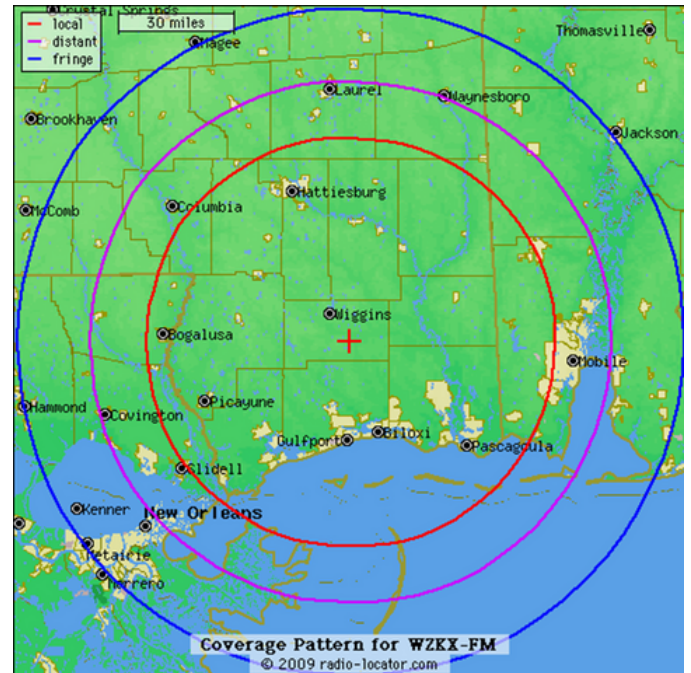

FEATURES:

South Mississippi's first Classic Rock HD station! The best sound quality to enjoy favorites from the 60's/70's/80's!
The HD market is previously untapped locally, giving advertisers an advantage to be on the starting line!

**Listener's Potential
Purchasing Power:
$567 Million+**

= (TOTAL POPULATION / PERSONS PER HOUSEHOLD)
* (MEDIAN HOUSEHOLD INCOME * (% ESTIMATED
DISPOSABLE INCOME)) / 12 MONTHS)